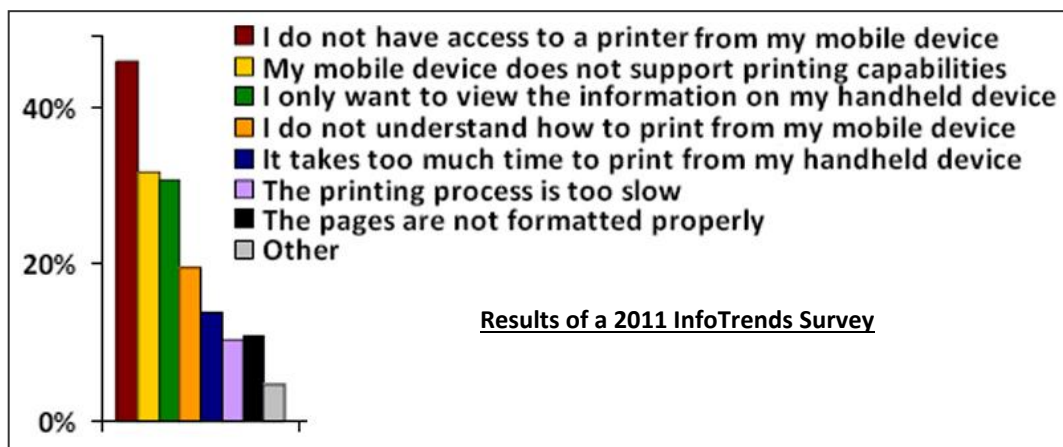

SmartALEC mobile printing is a great way to reduce demand on Public Access PCs.

Many users do not understand how to print from their mobile devices, or believe that their mobile device does not support printing.

Other mobile print products just don't deliver in a library environment:

Feature List	SmartALEC Mobile Printing	Others, using "PrinterOn"
Does it have "Location Awareness"	Yes, just go to a participating library to use SmartALEC.	No, you must type the exact library name at PrinterOn website.
Can I print to any printer in the library?	Yes, just print at any Release Station in a library.	No, you must select a printer before you can print.
Does it support Native Printing Workflow	Yes, just [Print] from any App.	No, PrinterOn is a shell app that only prints files already saved.
Print without Internet	Yes	} No!
Support any file size or type	Yes	
Select Black & White or Color after submitting the job	Yes	
Charge different prices for different groups of patrons	Yes	
Free Pages for Patrons only	Yes	
Patron authentication at device	Yes	
Library Policy Available	Yes	
Local Secure Environment	Yes	
Is it designed for Libraries	Yes